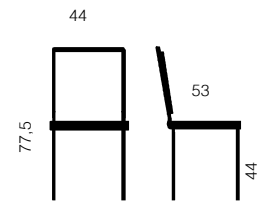

Arena

Arena is a practical and sturdy folding chair.

Arena is delivered in grey plastic with chrome base as standard.

For storage we can deliver wall brackets for 3, 5 and 8 chairs, or trolley for stacking 20 or 40 chairs.

Weight: 4 kg

Trolley with a capacity of 20 or 40 chairs

Space saving

Wall brackets for 3, 5 or 8 chairs.