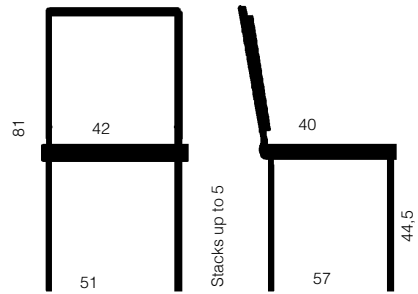

Luna

Stackable chair with high-pressure laminate in the shell, comes in the colors white, black and beech - with or without cushion.

Available with chrome or silver base.

Weight: 8,1 kg