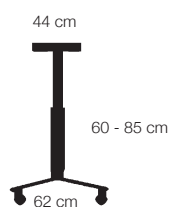

Pony

Pony is an ergonomically designed chair with an adjustable seat angle.

The chair is delivered in black artificial leather and wheels.

Glides can be supplied on request.

Seat height: 60 - 85 cm.

Weight: 10 kg