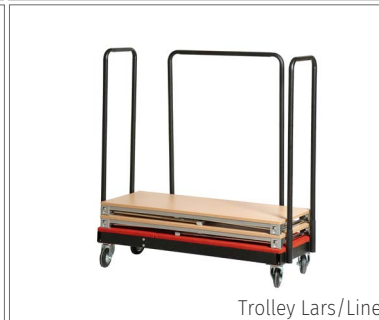

R-60C

R-60C is a classic table with a solid base - available in several sizes.

Vary and combine different table sizes for creative layouts. R-60C is perfect for both large and small assemblies.

Frame is delivered in chrome or black epoxy/varnish. Tabletop is available in beech, birch, white or gray laminate.

Available with noise canceling desktop countertop or Nanotech laminate. All high-pressure laminate colors on request.

Available with two different table trolleys with a capacity of:
 15 pieces. R-60C with a width of 450 mm (Line)
 15 pieces R-60C with width 600-750 mm (Lars)

Height: 720 mm

Birch

White laminate

Beech

Grey laminate

1200 x 450 mm

1200 x 600 mm

1200 x 750 mm

1400 x 450 mm

1400 x 750 mm

1800 x 750 mm

Corner
1/4 Ø900

Table end
1/2 Ø900

Table end
1/2 Ø1200