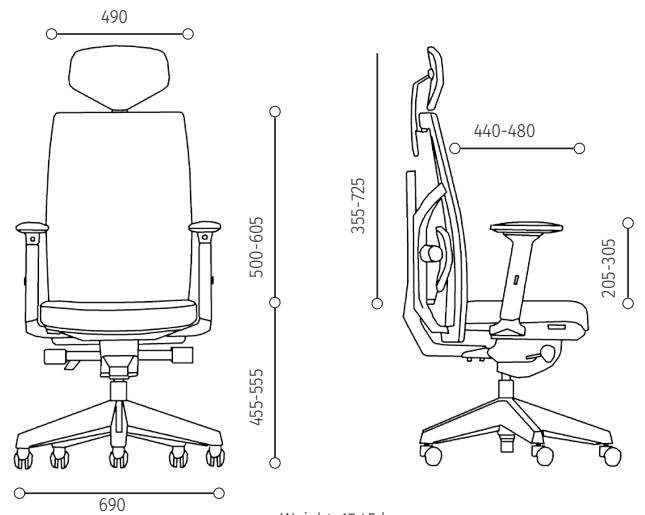

## R-35 air

A classic office swivel chair with height adjustment for back and headrest.

The chair is delivered with seat and armrest regulation, and it can be adjusted to optimise lumbar support.

The chair can be tilted back with resistance control, which can be locked in a stable position.

R-35 air standard model comes in a black Bloom-fabric seat and black mesh back.

Weight: 17,45 kg