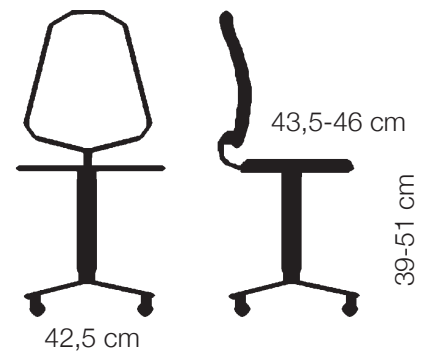

R-5 student

Good and solid work chair with gas lift. Can be delivered in all our standard fabrics.

The chair has a flexible back with depth and height adjustment.

Available with adjustable armrest.

Weight: 12 kg