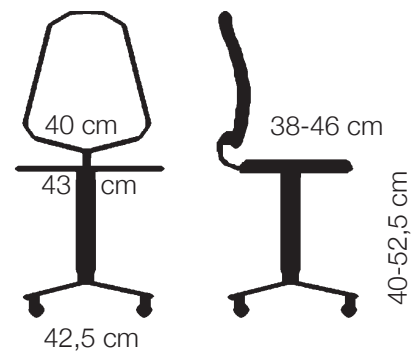

## R-10 Aktiv

The R-10 AKTIV has adjustable tilt angle, depth and height adjustment.

The chair is tested and approved SS-EN 1335-200 Class A.

It has CFC-free material in the seat and it comes with a high or low back.

Available with adjustable armrests as option.

Low back

Adjustable armrests

Weight: 14,3 kg