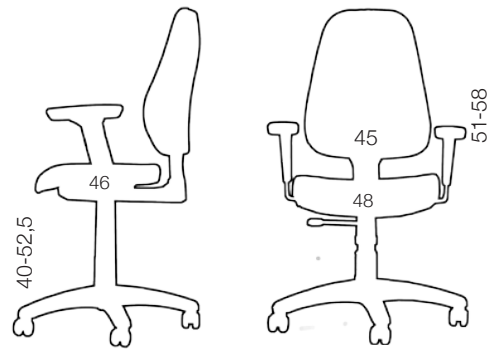

R-20 pro

The R-20 PRO is an office chair with several adjustment options - synchronous swing mechanism where the seat and back position can be locked independently.

Additionally, it has depth adjustment (5 cm) and tilt of the seat, height adjustment of back and adjustable armrests.

Weight: 23,2 kg