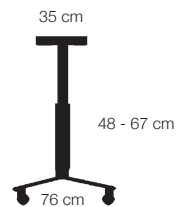

Seat height: 48 - 67 cm.

Weight: 6,1 kg