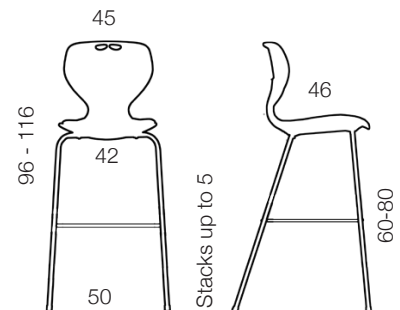

Rio barstol

Rio bar stool comes with a seat height of 60 or 80 cm. The chair is delivered with chrome or lacquered base, with or without fabric in the seat.

White Ral 9003	Grey Ral 7046	Black Ral 9004	Blue Ral 5000
----------------------	---------------------	----------------------	---------------------

Green Ral 5018	Olive NCS3060- G60Y	Yellow Ral 1021	Red Ral 3028
----------------------	---------------------------	-----------------------	--------------------

Weight: 5,6 - 5,9 kg