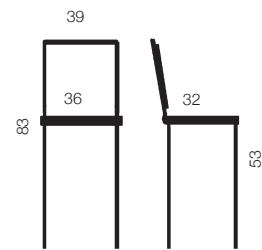

Rio Jr Høy

Rio Junior High with an adjustable footrest provides a good sitting position for our youngest pupils. Available in black, grey, red, olive and mint green.

Grey
Ral
7046

Black
Ral
9004

Olive
NCS3060-
G60Y

Green
Ral
5018

Red
Ral
3028

Weight: 3,9 kg